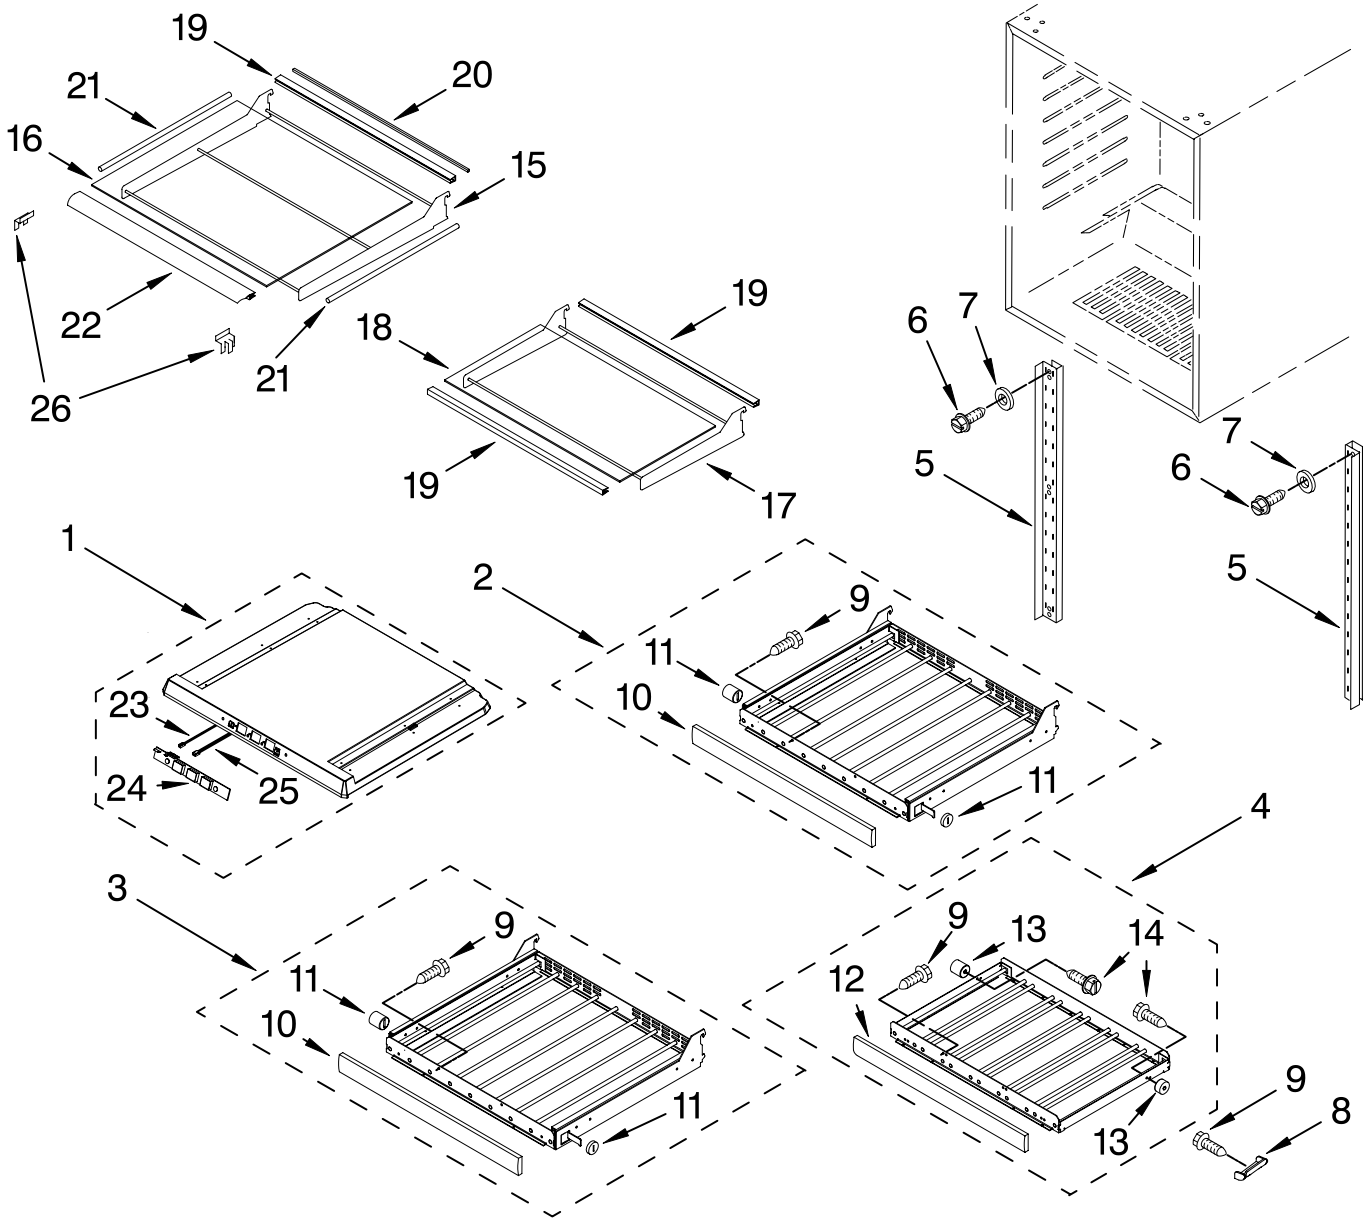

SHELF PARTS

For Models: KBC024LSBX00
(Black Cabinet)

Illus. No.	Part No.	DESCRIPTION	Illus. No.	Part No.	DESCRIPTION	Illus. No.	Part No.	DESCRIPTION
1	4344893	Temperature Separator	10	4344882	Trim, Top And Middle Racks	16	4344871	Glass, Shelf
2	4344846	Wine Rack, Top	11		Support	17	4344868	Shelf, Small
3	4344847	Wine Rack, Middle		4344867	Left	18	4344869	Glass, Shelf
4	4344849	Wine Rack, Lower		4344866	Right	19	4344872	Trim, Shelf
5		Ladder, Shelf	12	4344884	Trim, Lower Rack	20	4344873	Seal, Rear
	4344842	Left Side	13		Support, Bumper	21	4344874	Seal, Side (2)
	4344843	Right Side		4344886	Left	22	4344875	Seal, Front
6	4344794	Screw		4344885	Right	23	4344895	Transformer Cable
7	4344795	Washer	14		Screw	24	4344896	PCB Display Board
8	4344850	Stop, Lower Rack		4344915	Left	25	4344897	Cable
9	4344851	Screw		4344914	Right	26	4344905	Support, Shelf (Large)
			15	4344870	Shelf, Large			

FOR ORDERING INFORMATION REFER TO PARTS PRICE LIST